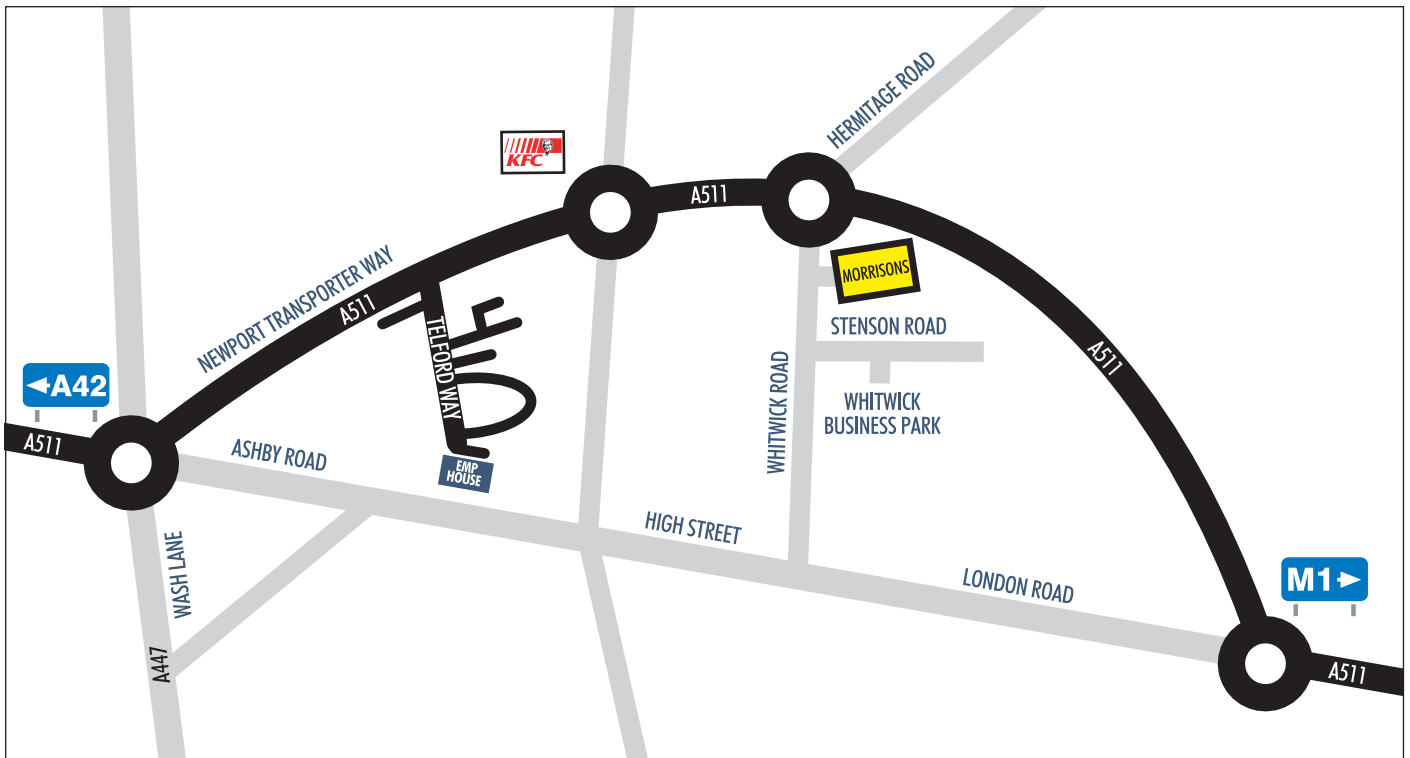

DIRECTIONS TO THE FIRST AID INTERNATIONAL[™] OFFICE & EMP DISTRIBUTION CENTRE

First Aid International[™] & EMP Distribution Centre

Address: EMP House, Telford Way, Coalville, Leicestershire LE67 3HE

Contact Details: Tel: 0845 029 1999
Email: info@firstaidinternational.co.uk
Website: www.firstaidinternational.co.uk

First Aid International[™] & EMP distribution Centre are located off the main A511 road on Telford way.

[>>CLICK HERE TO RETURN TO FAI HOME PAGE<<](#)